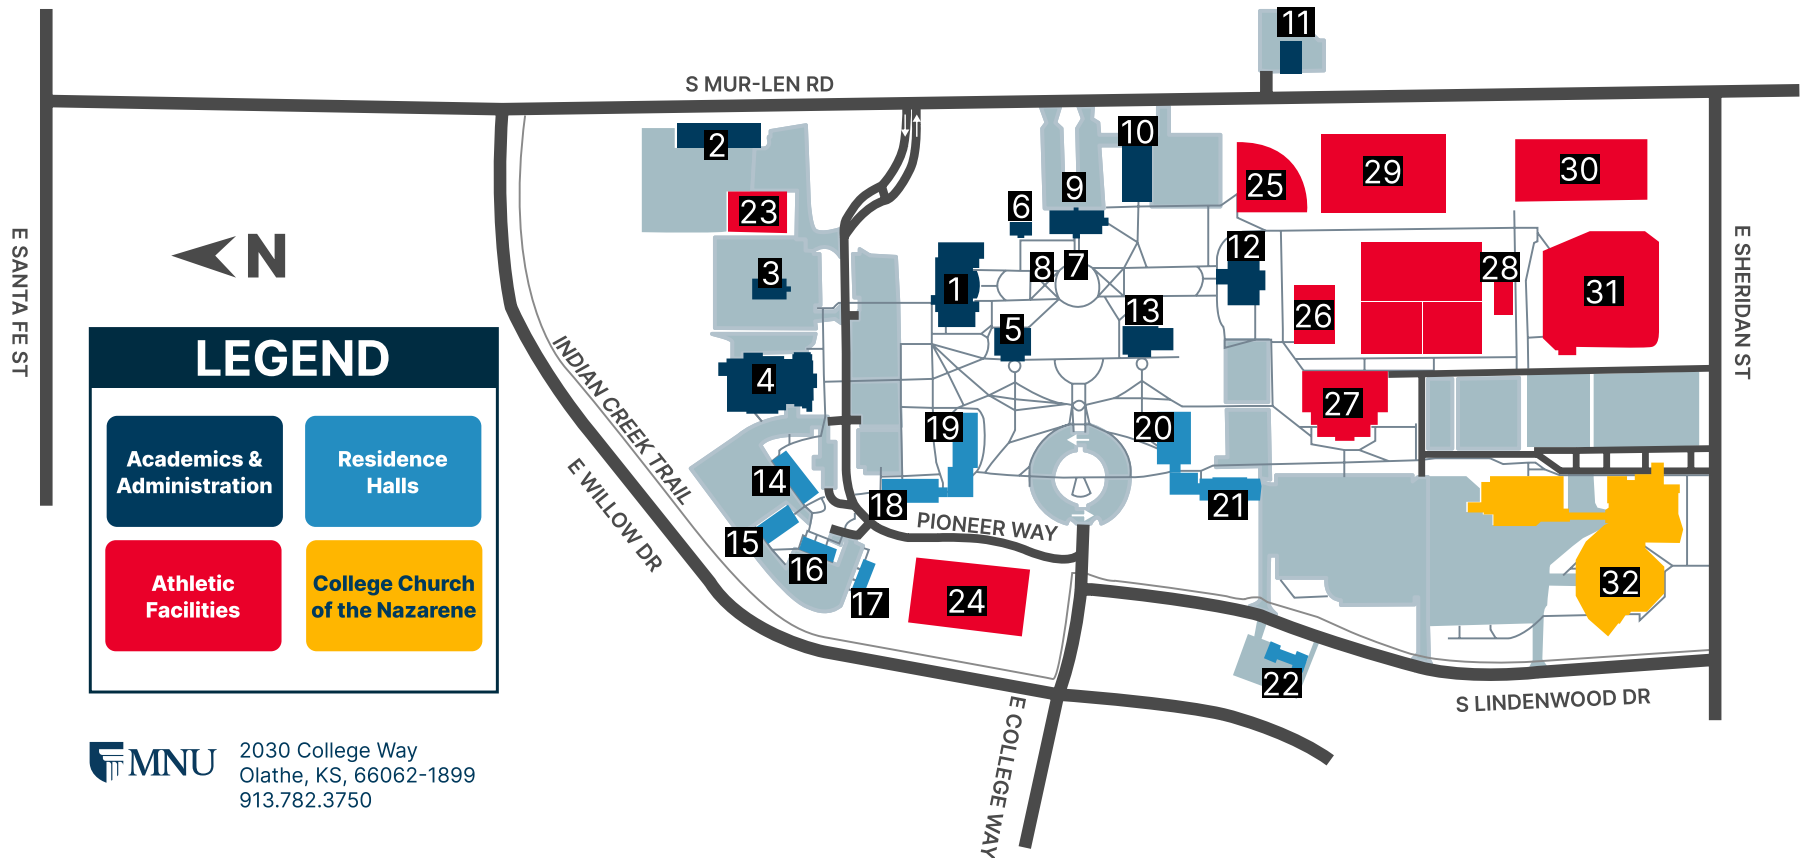

MidAmerica Nazarene University

Campus Map

- | | | | |
|--------------------------------|---|---------------------------|---|
| 1. Cunningham Center | 10. Metz Hall | 18. Rice | 25. Williams Football Field |
| 2. Gililand Facility Services | 11. MNU Counseling Department & Counseling Services | 19. Stockton | 26. Tennis & Basketball Courts |
| 3. Dobson Hall | 12. Mabee Learning Commons | 20. Snowbarger | 27. Cook Center |
| 4. Bell Cultural Events Center | 13. Osborne Hall | 21. Lanpher | 28. Football Practice field & Field house |
| 5. Lunn Hall | 14. Uphaus | 22. Colony West | 29. Soccer Game Field |
| 6. Weatherby Chapel | 15. Spindle | 23. Land Gymnasium | 30. Football Field & Track |
| 7. Harvest Prayer Statue | 16. Draper | 24. Soccer Practice Field | 31. Robbie Jones Baseball Field |
| 8. Purposeful Life Statue | 17. Ramsey | | 32. College Church Sanctuary |
| 9. Smith Hall | | | |